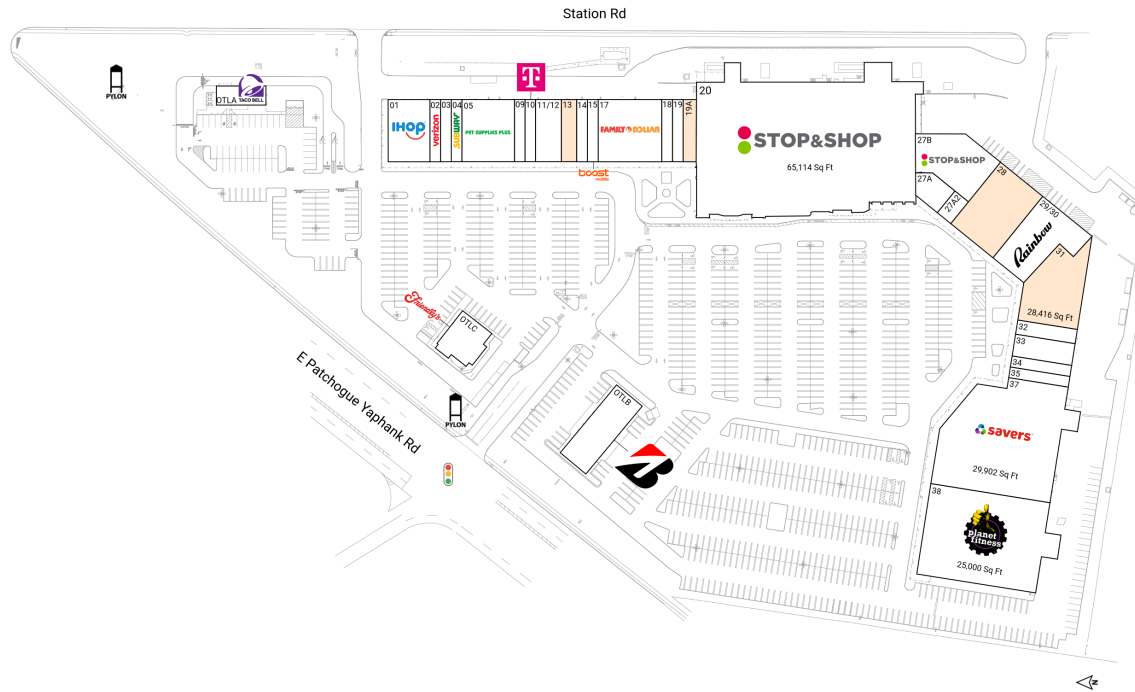

Sunshine Square

700 Patchogue Yaphank Rd | Medford, NY 11763

Suffolk County New York-Newark-Jersey City, NY-NJ 241,070 Sq Ft

40.8066, -72.9544

Available Spaces

| | | | | | |
|-----|-------------|------|----|--------------|------|
| 13 | 2,139 Sq Ft | 360° | 28 | 9,596 Sq Ft | 360° |
| 19A | 2,166 Sq Ft | 360° | 31 | 28,416 Sq Ft | 360° |

Current Tenants

Space size listed in square feet

| | | |
|-------|--------------------------------|--------|
| 01 | IHOP | 5,801 |
| 02 | Verizon Wireless | 1,488 |
| 03 | Medford Foot Care | 1,488 |
| 04 | Subway | 1,488 |
| 05 | Pet Supplies Plus | 7,330 |
| 09 | Best Bagels Around | 1,463 |
| 10 | T-Mobile | 1,463 |
| 11/12 | Cafe Gia Pizza & Pasta | 3,615 |
| 14 | May Garden | 1,488 |
| 15 | Boost Mobile | 1,488 |
| 17 | Family Dollar | 8,865 |
| 18 | Cute Nails | 1,488 |
| 19 | Sunset Beach Tanning | 1,488 |
| 20 | Super Stop & Shop | 65,114 |
| 27A | I-Fix-Screens | 1,605 |
| 27A2 | Old Money Barber Shop | 1,110 |
| 27B | Super Stop & Shop | 8,022 |
| 29/30 | Rainbow Shops | 8,508 |
| 32 | Chiropractor & Physical | 1,933 |
| 33 | Sunshine Square Wine & Liquors | 2,976 |
| 34 | Sunshine Cleaners | 1,440 |
| 35 | Sunshine Mall Laundromat | 1,440 |
| 37 | Savers Thrift Stores | 29,902 |
| 38 | Planet Fitness | 25,000 |
| OTLA | Taco Bell | 2,408 |
| OTLB | Bridgestone | 6,600 |
| OTLC | Friendly's Ice Cream | 3,742 |

This site plan is for illustrative and information purposes only, showing the general layout of the shopping center; and is not a legal survey. Brixmor makes no representation or warranty that the shopping center is exactly as depicted as site conditions and tenant mix are subject to change over time. 1650